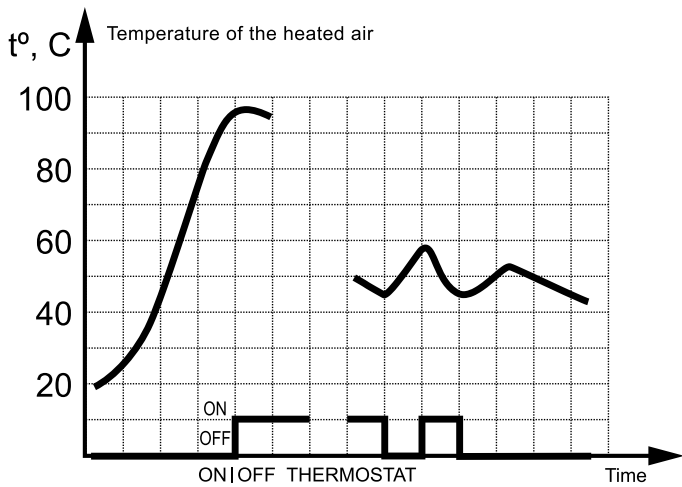

CHARACTERISTIC OF THE THERMOSTAT