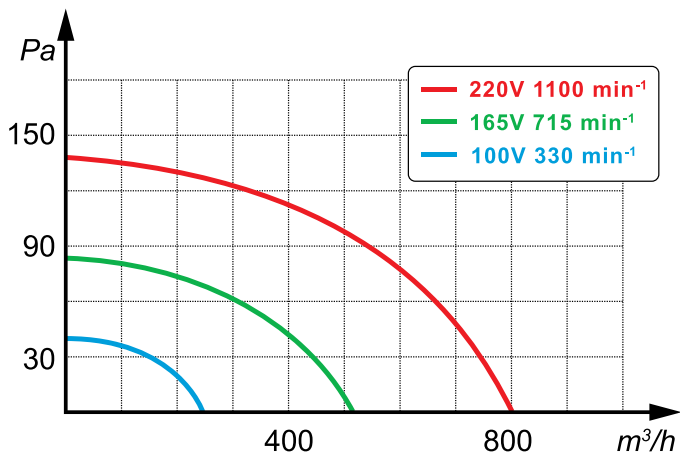

CHARACTERISTIC OF THE FAN